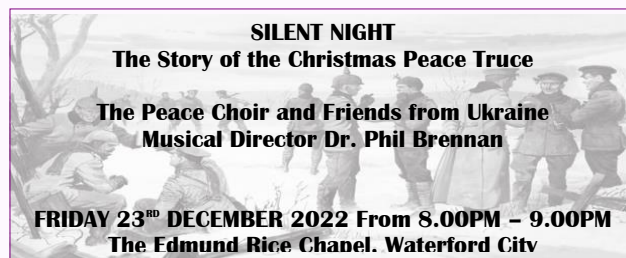

St. Patrick's NS Strangsmills is now taking enrolment applications for the school year 2022/2023. Please apply before February 4th 2022. To request an application form please contact Ger, in the school office on 051- 874474, by email schooloffice@strangsmillsns.ie or <http://www.strangsmillsns.ie/pages/enrolment.php>

St. Mary's Cathedral Chapterhouse Bookshop

The staff of St. Mary's Cathedral Chapterhouse Bookshop would like to thank all our customers for their support and take the opportunity to wish you all a Happy Christmas and Happy New year.

In the coming week Bookshop will be open Monday to Thursday (9:30 am till 5:00 pm) Friday (9:30 till 2:00 pm)

Shop has a great selection of Christmas Cards, Nativity stories, Prayer Books and other religious gifts. Some of the Nativity Figures and Cribs are still in stock. Selection of Calendars, Catholic Diaries for 2023, and a wide range of Bibles and Spiritual books are also available.

The Parish Office

The Parish Office will be closed from Christmas Eve until Tuesday 3rd January at 10am and will be closed again On Friday 6th January for the Feast of The Epiphany – Holy Day.

Christmas Cribs in our Homes

Why not take part in our Diocesan Virtual Display of Cribs

This Christmas – send images of the crib in your home, parish, school or club to afd@ossory.ie and they will be featured on the Ossory Diocesan Website - www.ossory.ie

Donate to Our Parish

If you wish to make a donation to support the work of our parishes you can scan the QR code below. It will bring you to our donate page on our parish website. You can contribute to parish funds, our priest collection, or donate towards any parish project. Don't forget to indicate what your donation is for. Thank you for your continued generosity and support.

Ferrybank & Slieverue Parishes Newsletter is kindly sponsored by

Powers Funeral Directors
Powers Monumental Works
Ferrybank

<http://www.powersfuneraldirectors.com/>

Complete & Comprehensive Funeral Services & Monumental Works
Phone Martin or Claire on 086 8380033 / 353 (0)51 832081